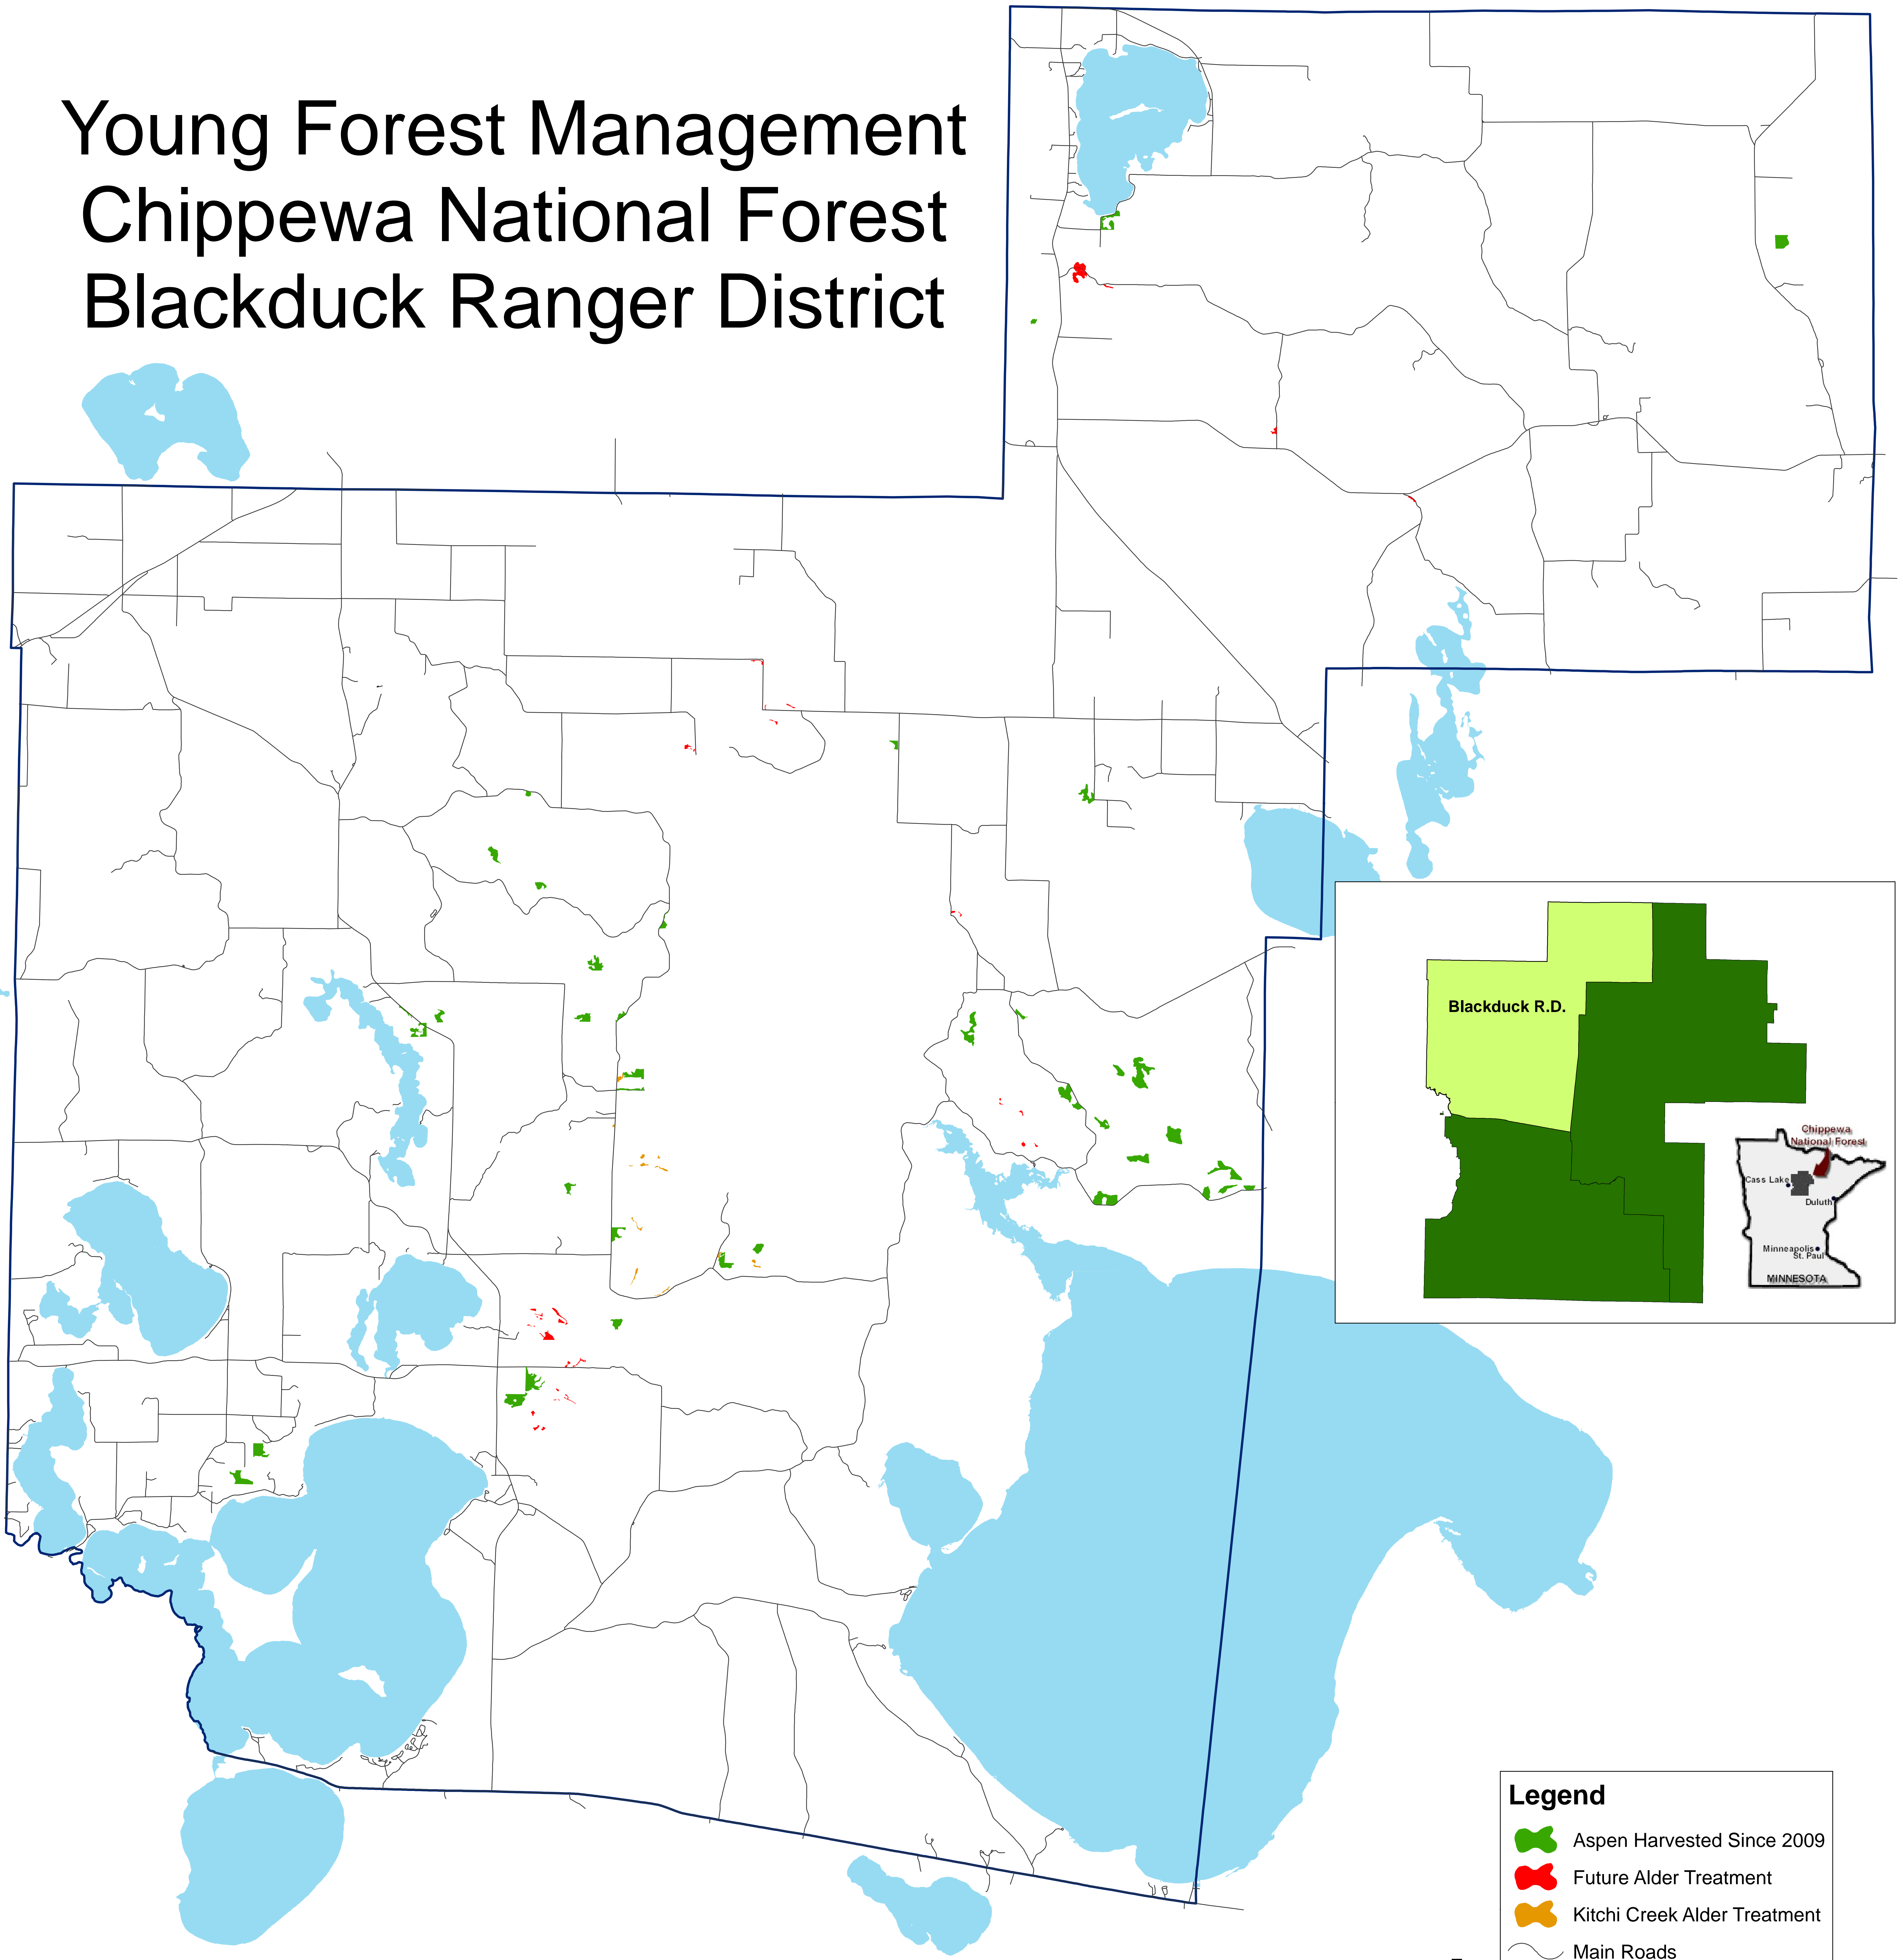

# Young Forest Management Chippewa National Forest Blackduck Ranger District

**Legend**

- Aspen Harvested Since 2009
- Future Alder Treatment
- Kitchi Creek Alder Treatment
- Main Roads
- Blackduck Ranger District
- Large Lakes