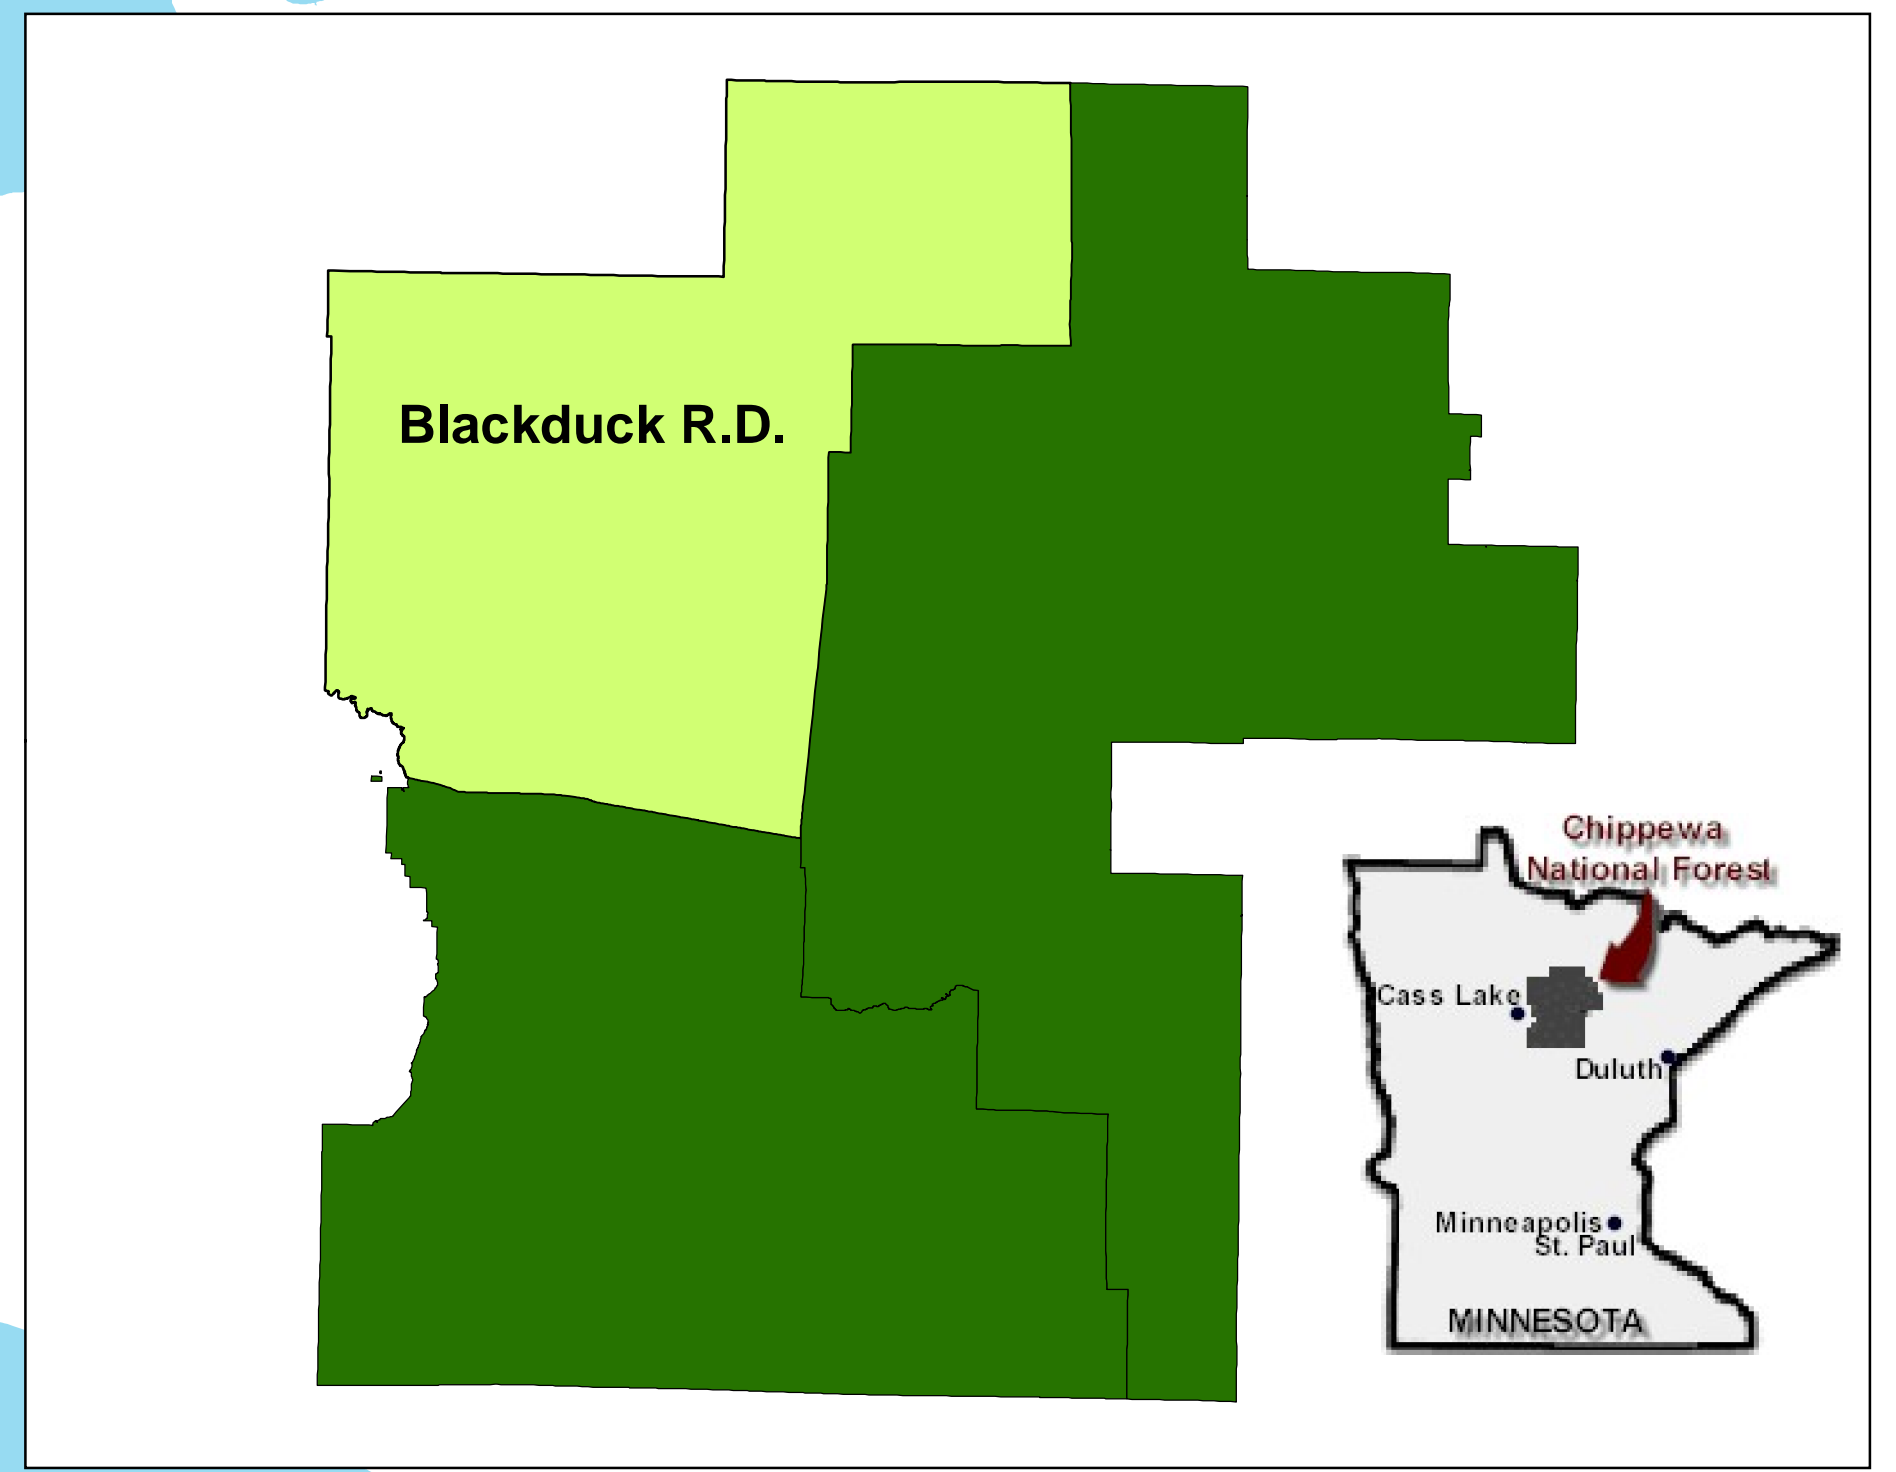

# Young Forest Management Chippewa National Forest Blackduck Ranger District

**Legend**

- Aspen Harvested Since 2009
- Future Alder Treatment
- Kitchi Creek Alder Treatment
- Main Roads
- Blackduck Ranger District
- Large Lakes